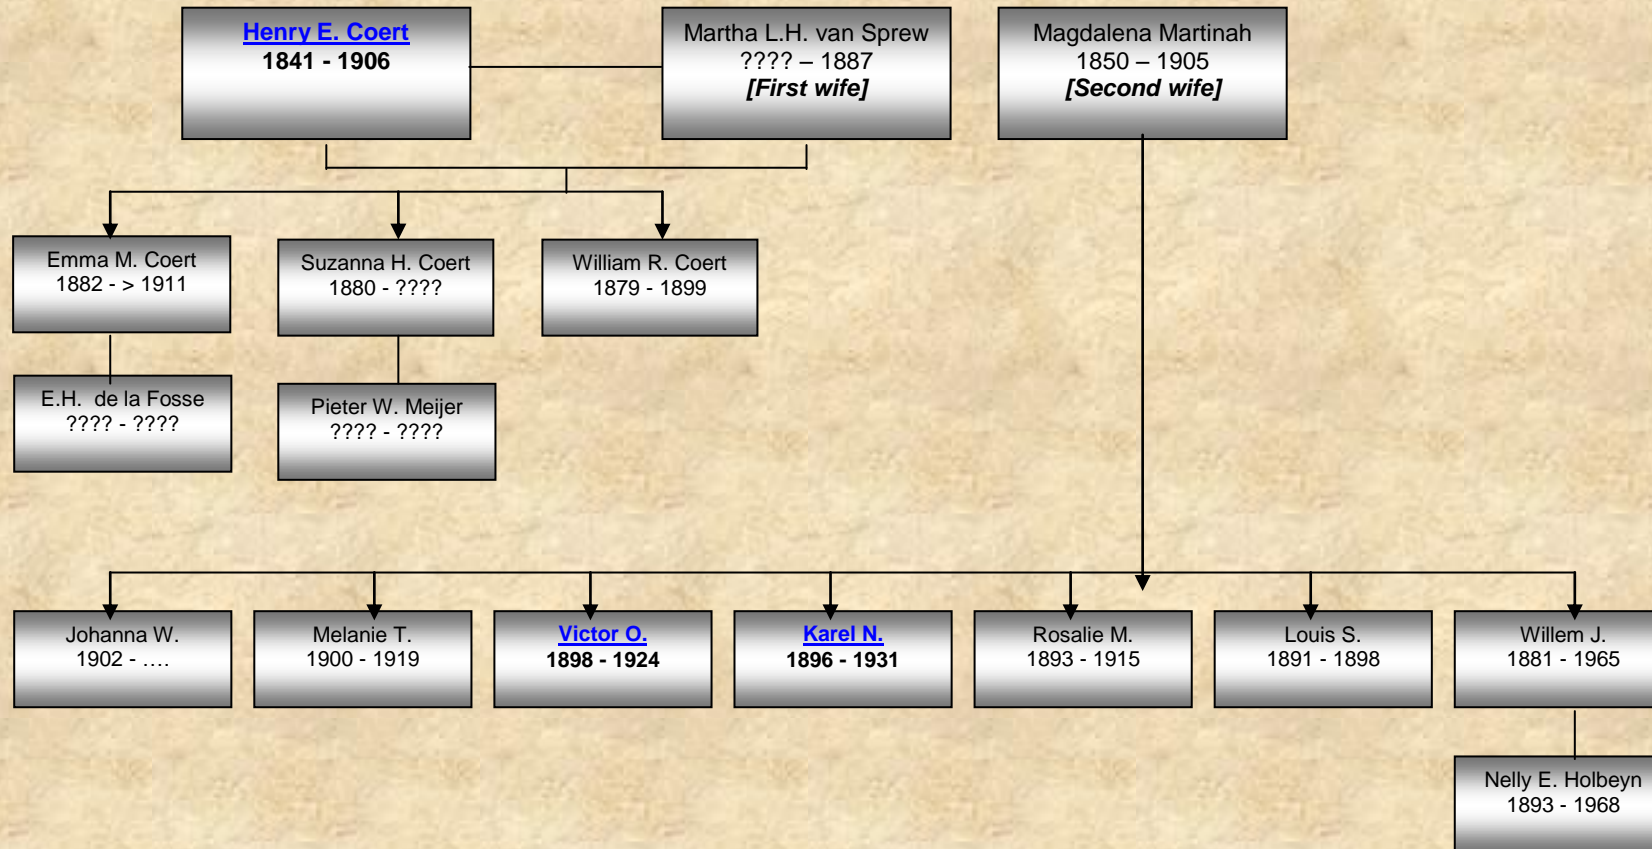

Family Tree Coert

Henry Edwin Coert [1841 – 1906]

Henry Edwin Coert was born in Soerabaja on the 15th of June 1841. He was machinist at the Marine establishment in Soerabaja. He died on the 4th of October 1906 in Soerabaja. In Soerabaja on the 23rd of March 1878 he first married to Martha Louise Henriette van Sprew. She died in Soerabaja on the 8th of July 1887. Then he married to Magdalena Martinah on the 14th of February 1894 in Soerabaja. She died in the same place on the 2nd of December 1905. She was a "inlandse Christenvrouw.

From the first marriage Henry Edwin had three children. Emma Margaretha (born in Soerabaja on the 6th of June in 1882; died after 1911; married in Soerabaja on the 1st of October 1904 Edoardo Horatio de la Fosse), William Robert (born in Soerabaja on the 18th of February 1879; died overthere on the 26th of January 1899) and Suzanna Henriette (born on the 10th of October 1880; died after 1911; married to Pieter W Meijer in Soerabaja on the 10th of July 1903).

From the second marriage he had seven children. Johanna Wilhelmina (born in Soerabaja on the 5th of June 1902), Melanie Therese (born in Soerabaja on the 14th of April 1900; died in Soerabaja 8th of August 1919), Victor Oscar, Karel Nicolaas, Rosalie Martina (born in Soerabaja on the 12th of September 1893; died in Soerabaja 3rd of March 1915), Louis Stanislas (born in Soerabaja on the 25th of October 1891; died in Soerabaja 20th of November 1898) and Willem Jan (born in Soerabaja on the 15th of January 1881; died in The Hague on the 3rd of June 1965; he worked at the "Staats Spoorwegen"; married in Soerabaja on the 28th of May 1914 Nelly Elvire Hobeyn; she was born in Soerabaja on the 23rd of December 1893 and died in The Hague on the 10th of January 1968).